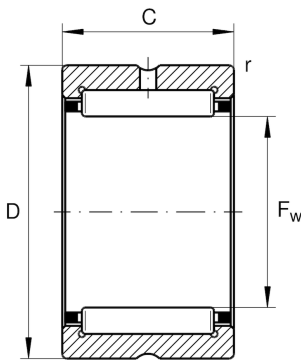

## Technical information

**Main Dimensions & Performance Data**

$F_w$	35 mm	Under roller diameter
$D$	47 mm	Outside diameter
$B$	30 mm	Width
$C_r$	49,000 N	Basic dynamic load rating, radial
$C_{0r}$	71,000 N	Basic static load rating, radial
$C_{ur}$	13,100 N	Fatigue load limit, radial
$n_G$	12,600 1/min	Limiting speed
$n_{G \text{ Grease}}$	7,500 1/min	Limiting speed for grease lubrication
$n_{gr}$	6,600 1/min	Reference speed
	0.126 kg	Weight

**Dimensions**

$r_{\min}$	0.3 mm	Minimum chamfer dimension
$C$	30 mm	Width, outer ring

**Temperature range**

$T_{\min}$	-30 °C	Operating temperature min.
$T_{\max}$	120 °C	Operating temperature max.